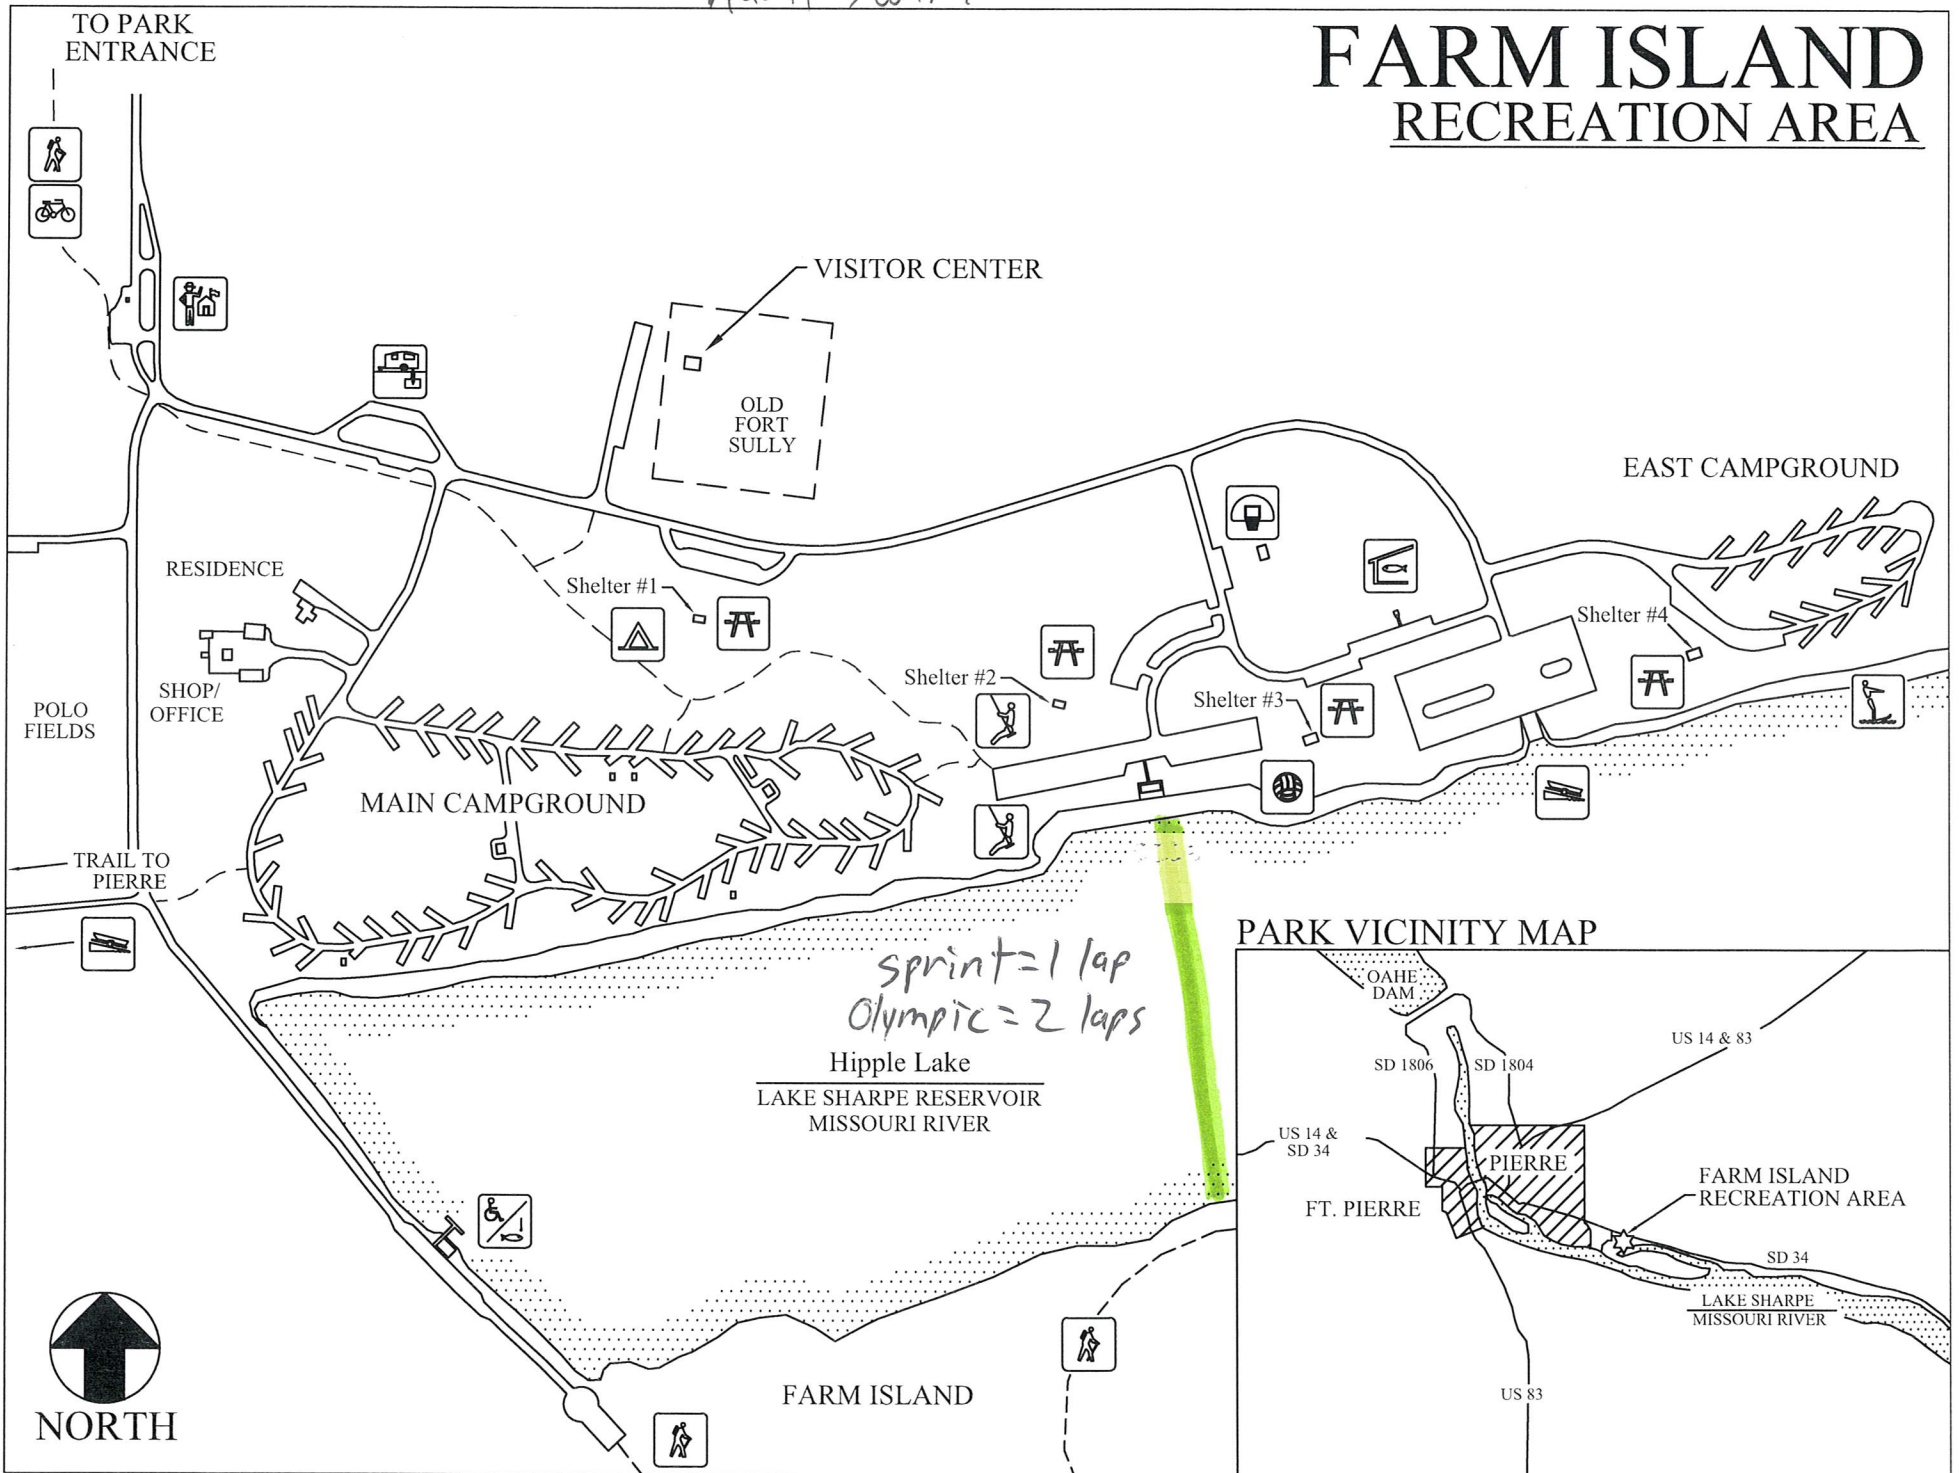

Adult Swim

FARM ISLAND RECREATION AREA

Hwy 34 East

Adult Bike

FARM ISLAND RECREATION AREA

sprint turnaround at blue building
olympic turnaround at Clark Rd

PARK VICINITY MAP

Adult Run

FARM ISLAND RECREATION AREA