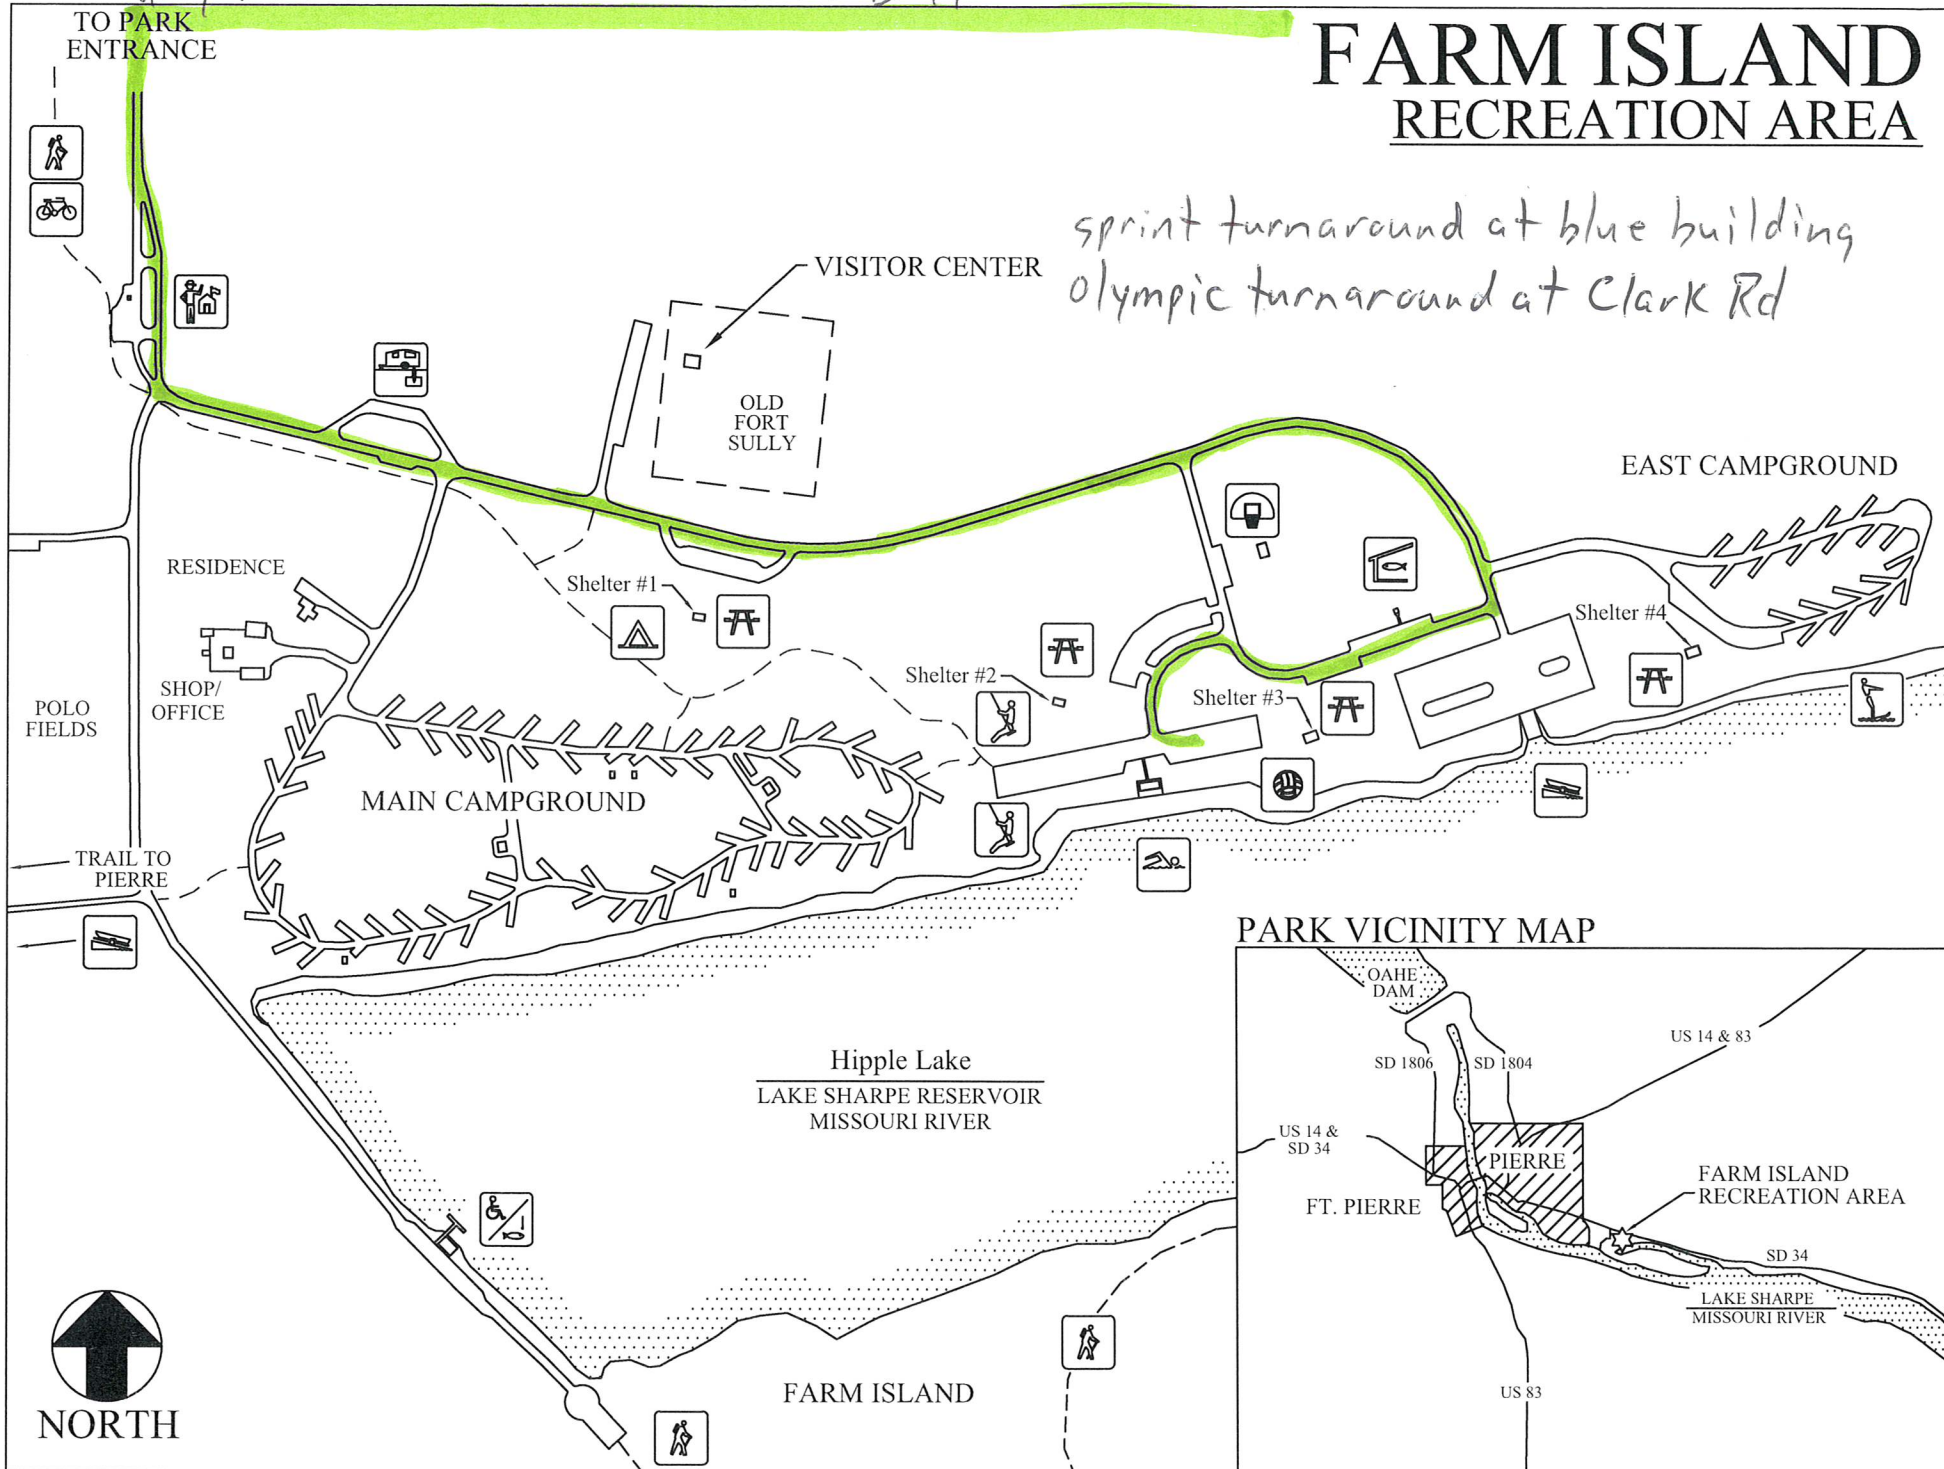

Adult Swim

FARM ISLAND RECREATION AREA

Hwy 34 East

Adult Bike

FARM ISLAND RECREATION AREA

sprint turnaround at blue building
olympic turnaround at Clark Rd

PARK VICINITY MAP

Adult Run

FARM ISLAND RECREATION AREA